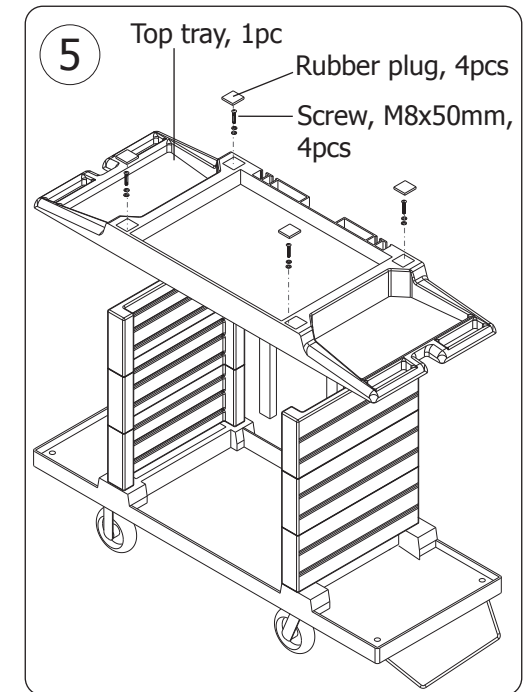

DL011: Housekeeping Trolley Assembly Instructions

Manual size: A4 folded into A5

DL011_ML_A5_v3_2022/11/03