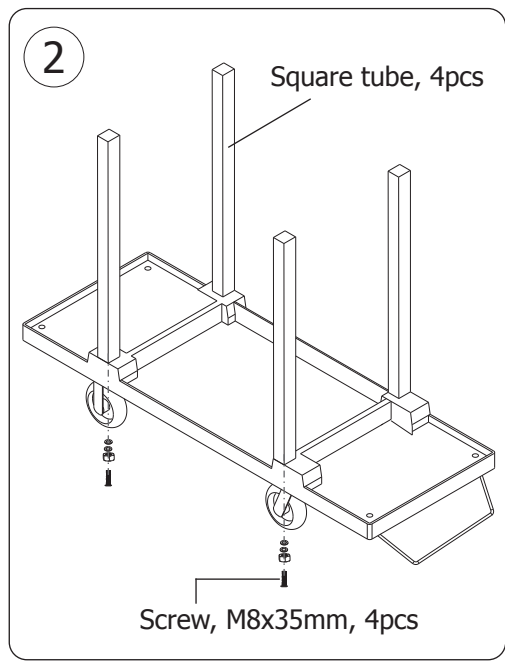

DL011: Housekeeping Trolley Assembly Instructions

Manual size: A4 folded into A5

DL011_ML_A5_v3_2022/11/03