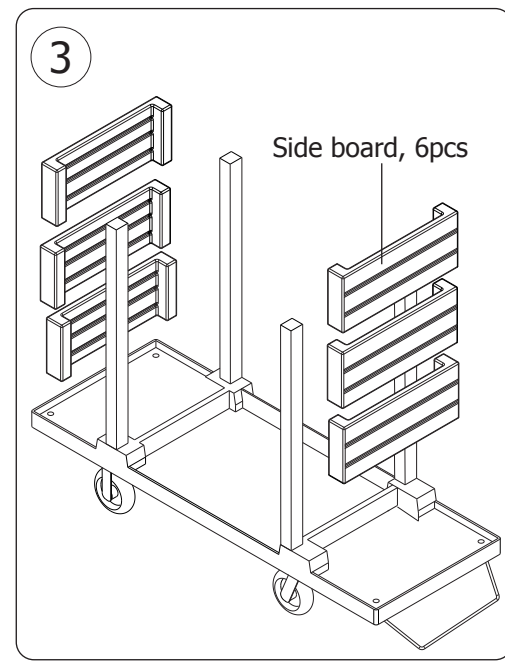

DL011: Housekeeping Trolley Assembly Instructions

Manual size: A4 folded into A5

DL011_ML_A5_v3_2022/11/03