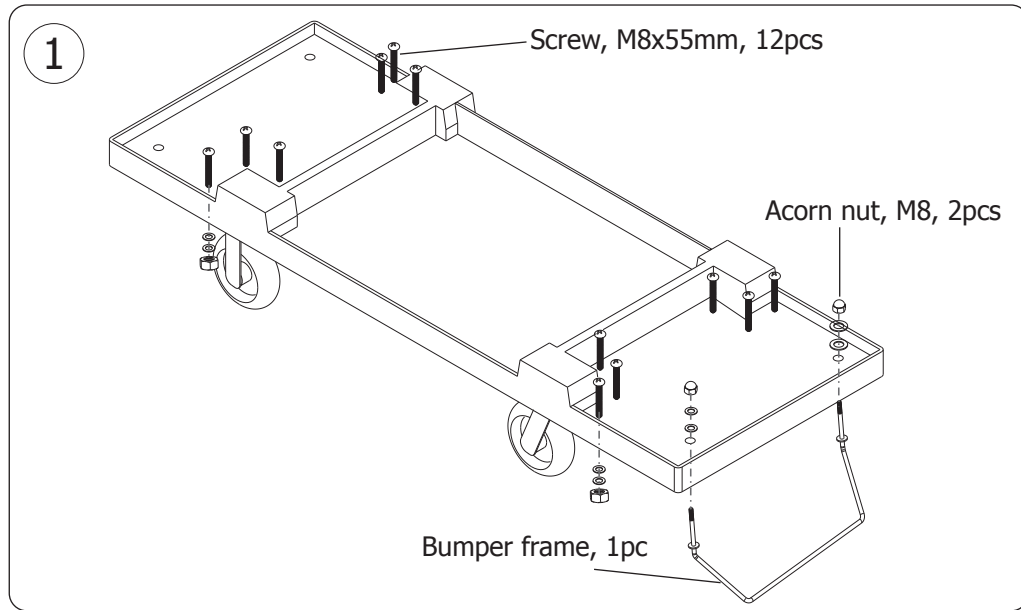

DL011: Housekeeping Trolley Assembly Instructions

Manual size: A4 folded into A5

DL011_ML_A5_v3_2022/11/03