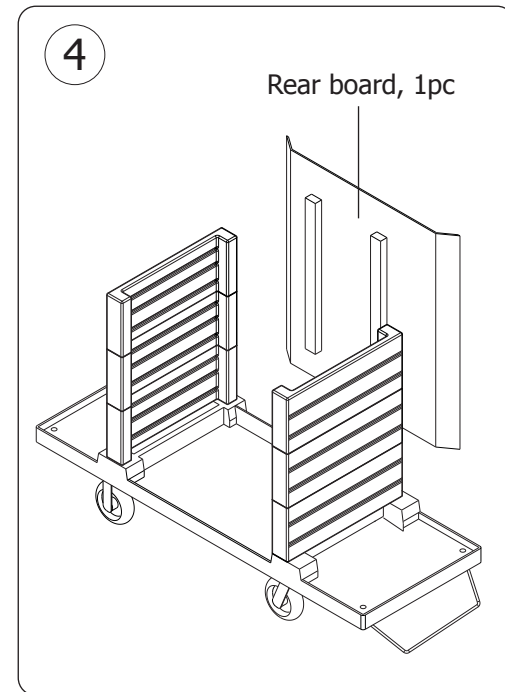

DL011: Housekeeping Trolley Assembly Instructions

Manual size: A4 folded into A5

DL011_ML_A5_v3_2022/11/03