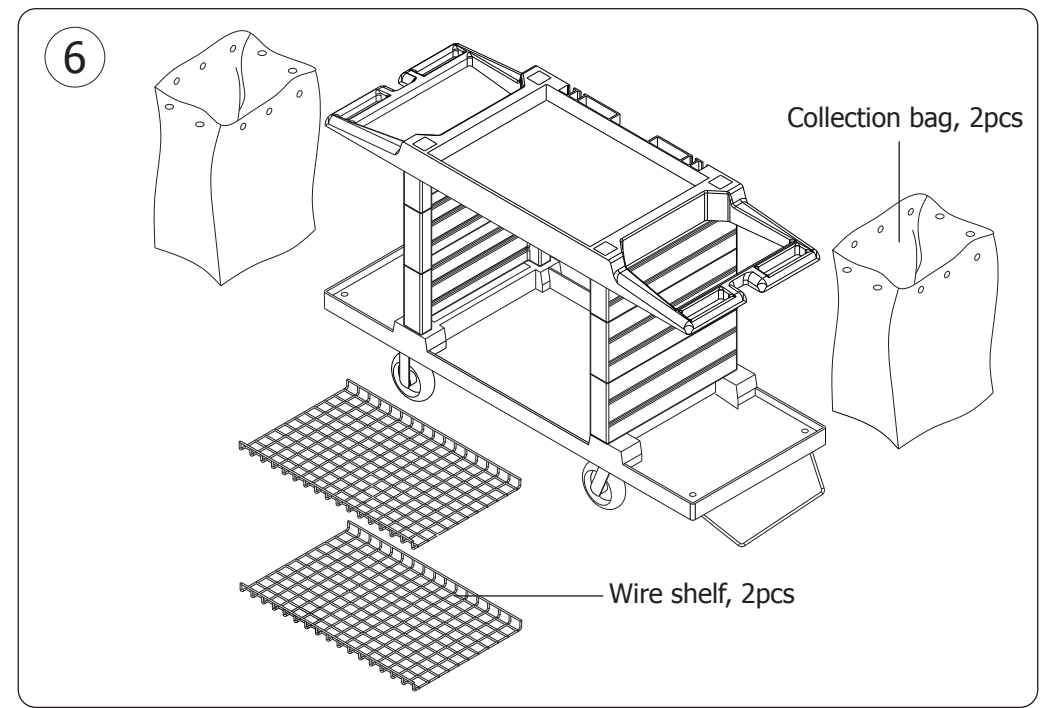

DL011: Housekeeping Trolley Assembly Instructions

Manual size: A4 folded into A5

DL011_ML_A5_v3_2022/11/03