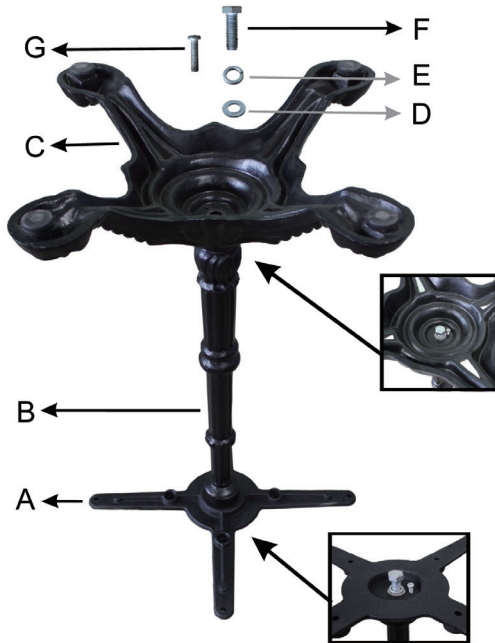

BOLERO

CE155 Cast Iron Ornate Table Leg Base CE175 Cast Iron Ornate Poseur Table Leg Base

Assembly Instructions

A		1pc
B		1pc
C		1pc
D		2pcs
E		2pcs
F		2pcs
G		2pcs

UK	0845 146 2887	Fourth Way, Avonmouth, Bristol, BS11 8TB United Kingdom
NL	0800 – 29 1 29	
	040 – 2628080	
FR	0800 - 29 2 29	
	01 60 34 28 80	
DE	0800 – 1860806	
IT	N/A	
ES	901-100 133	
PT	vendas@nisbets.pt	
AU	1300 225 960	15 Badgally Road, Campbelltown, 2560, NSW, Australia

Important!

Please note screws required to fix the base to the Bolero predrilled table tops are supplied with the table top carton.

Before assembly, carefully remove all packaging and ensure all parts are present. Please periodically check and tighten assembly.