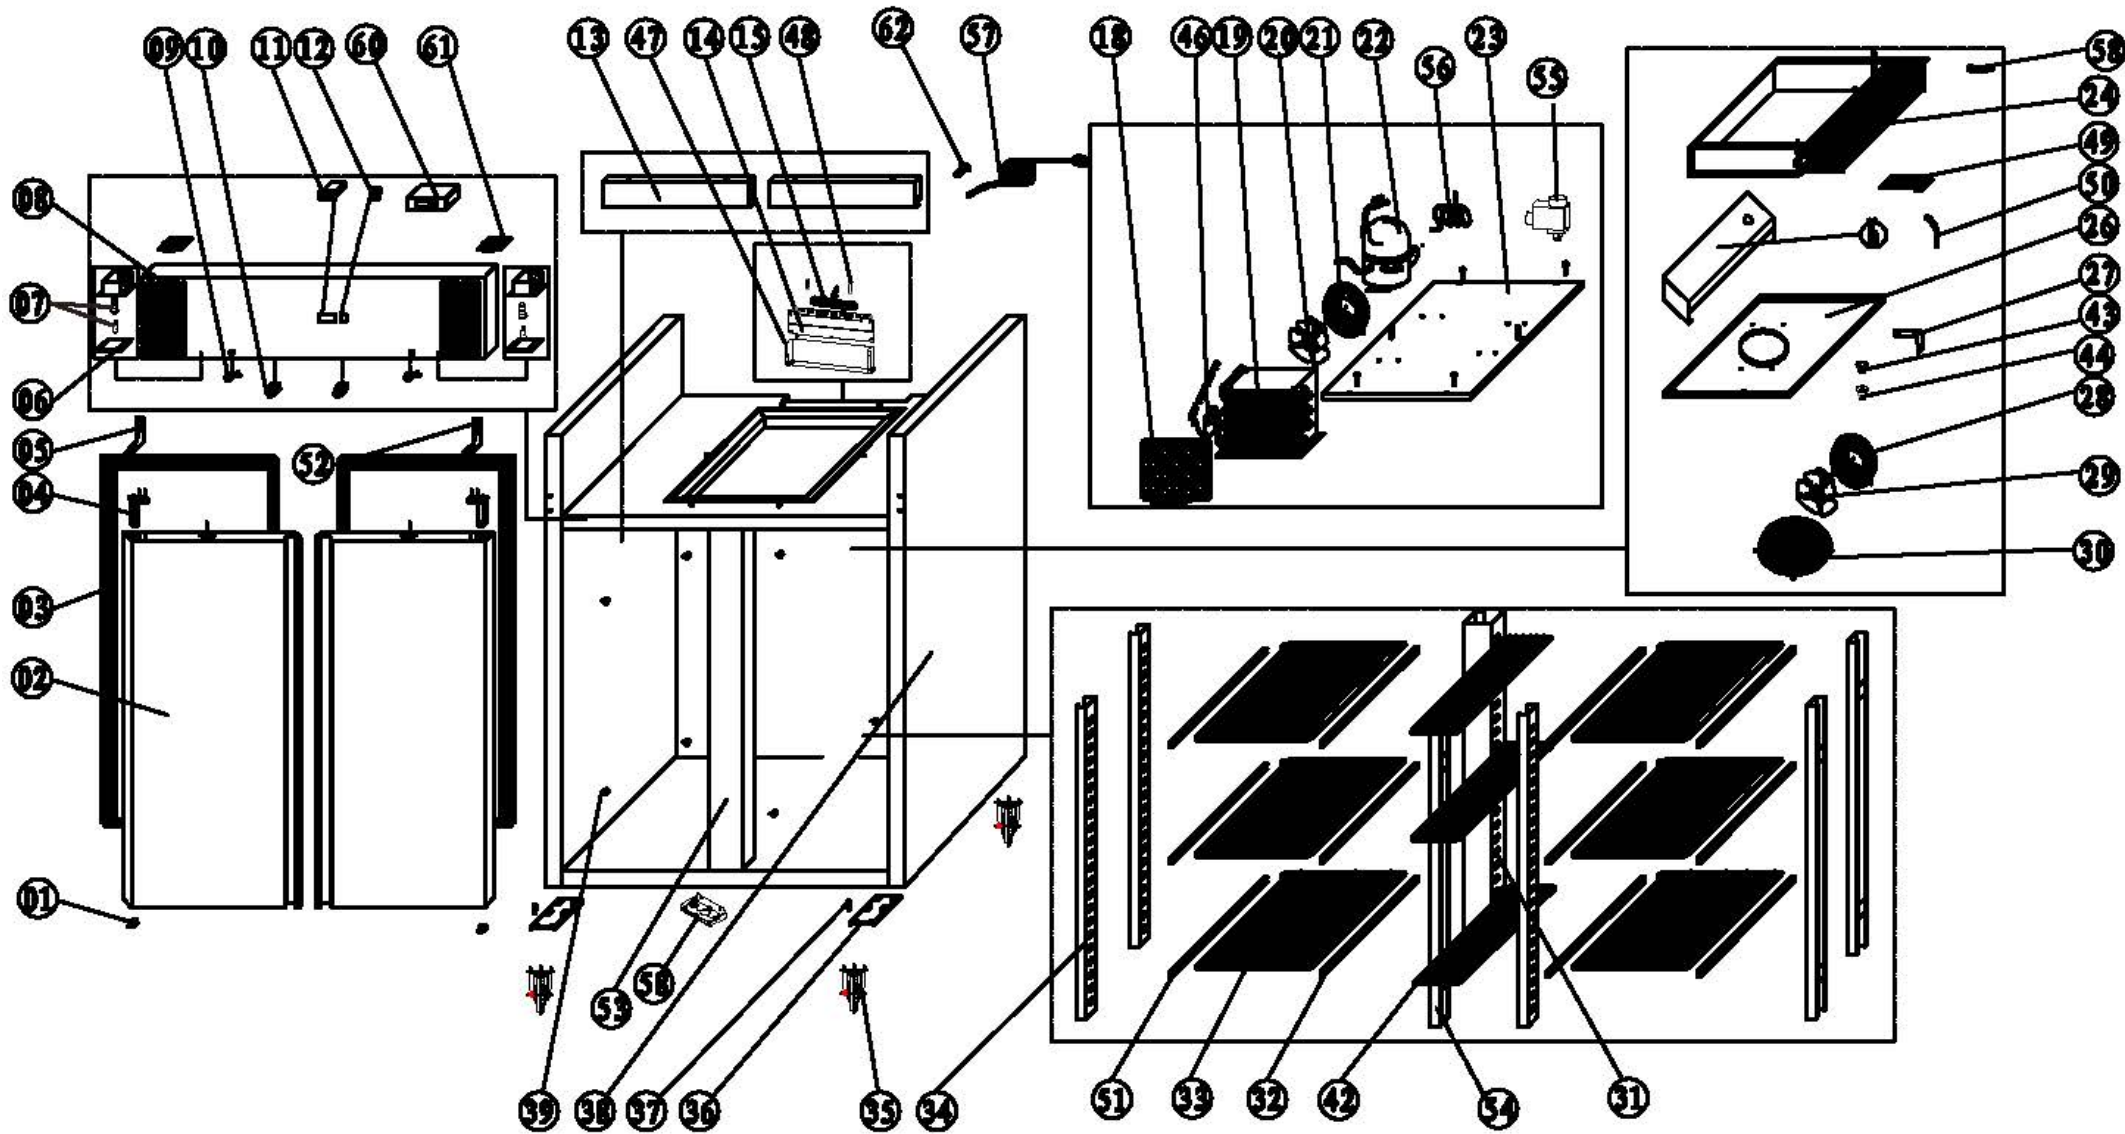

Machine	Explode	Code	Description
Polar Upright Heavy Duty Double Door Freezer 1300Ltr	1	AB287	Down Hinge Axis Jacket
Polar Upright Heavy Duty Double Door Freezer 1300Ltr	2	AB883	Door
Polar Upright Heavy Duty Double Door Freezer 1300Ltr	3	AB325	Door Seal
Polar Upright Heavy Duty Double Door Freezer 1300Ltr	4	AB346	Door Spring
Polar Upright Heavy Duty Double Door Freezer 1300Ltr	5	AB979	Up Hinge Left
Polar Upright Heavy Duty Double Door Freezer 1300Ltr	6	AA005	Lamp Cover/Lens
Polar Upright Heavy Duty Double Door Freezer 1300Ltr	7		Lamp - AA002
Polar Upright Heavy Duty Double Door Freezer 1300Ltr	7		Lamp Socket - AA002
Polar Upright Heavy Duty Double Door Freezer 1300Ltr	N/A		Lamp Housing Box
Polar Upright Heavy Duty Double Door Freezer 1300Ltr	8	AB921	Front Panel
Polar Upright Heavy Duty Double Door Freezer 1300Ltr	9	AD028	Lock & Key
Polar Upright Heavy Duty Double Door Freezer 1300Ltr	10	AB888	Door Switch
Polar Upright Heavy Duty Double Door Freezer 1300Ltr	11	AH332	Thermostat (Hot Gas)
Polar Upright Heavy Duty Double Door Freezer 1300Ltr	12	AB308	Main Switch
Polar Upright Heavy Duty Double Door Freezer 1300Ltr	13		Inside Panel
Polar Upright Heavy Duty Double Door Freezer 1300Ltr	14	AB911	Water Pan
Polar Upright Heavy Duty Double Door Freezer 1300Ltr	15		Discharge Pipe
Polar Upright Heavy Duty Double Door Freezer 1300Ltr	16		Bottom Water Box
Polar Upright Heavy Duty Double Door Freezer 1300Ltr	18	AB913	Filter
Polar Upright Heavy Duty Double Door Freezer 1300Ltr	19	AB867	Condenser (R404a)
Polar Upright Heavy Duty Double Door Freezer 1300Ltr	19		Condenser(R290)
Polar Upright Heavy Duty Double Door Freezer 1300Ltr	20	AK620	Condenser Fan & Blade
Polar Upright Heavy Duty Double Door Freezer 1300Ltr	21		Basket Guard Grill
Polar Upright Heavy Duty Double Door Freezer 1300Ltr	22	AB110	Compressor(R404a)
Polar Upright Heavy Duty Double Door Freezer 1300Ltr	22	AH013	Compressor(R290)
Polar Upright Heavy Duty Double Door Freezer 1300Ltr	23		Unit Board
Polar Upright Heavy Duty Double Door Freezer 1300Ltr	24		Evaporator (R404a)-old version
Polar Upright Heavy Duty Double Door Freezer 1300Ltr	24	AB904	Evaporator (R404a)-new version
Polar Upright Heavy Duty Double Door Freezer 1300Ltr	24		Evaporator(R290)
Polar Upright Heavy Duty Double Door Freezer 1300Ltr	26	AB983	Evaporator Water Pan
Polar Upright Heavy Duty Double Door Freezer 1300Ltr	27	AK182	Water Pipe
Polar Upright Heavy Duty Double Door Freezer 1300Ltr	28		Basket Guard Grill
Polar Upright Heavy Duty Double Door Freezer 1300Ltr	29		Evaporator Fan & Blade-old version
Polar Upright Heavy Duty Double Door Freezer 1300Ltr	29	AH330	Evaporator Fan & Blade-new version
Polar Upright Heavy Duty Double Door Freezer 1300Ltr	30		Fan Grill
Polar Upright Heavy Duty Double Door Freezer 1300Ltr	31		Back Support
Polar Upright Heavy Duty Double Door Freezer 1300Ltr	32	AJ526	Guide Right
Polar Upright Heavy Duty Double Door Freezer 1300Ltr	51		Guide Left
Polar Upright Heavy Duty Double Door Freezer 1300Ltr	33	AB962	Shelf
Polar Upright Heavy Duty Double Door Freezer 1300Ltr	34		Support
Polar Upright Heavy Duty Double Door Freezer 1300Ltr	35	AE824	Standard Castor
Polar Upright Heavy Duty Double Door Freezer 1300Ltr	35		Braked Castor
Polar Upright Heavy Duty Double Door Freezer 1300Ltr	36	AB897	Down Hinge