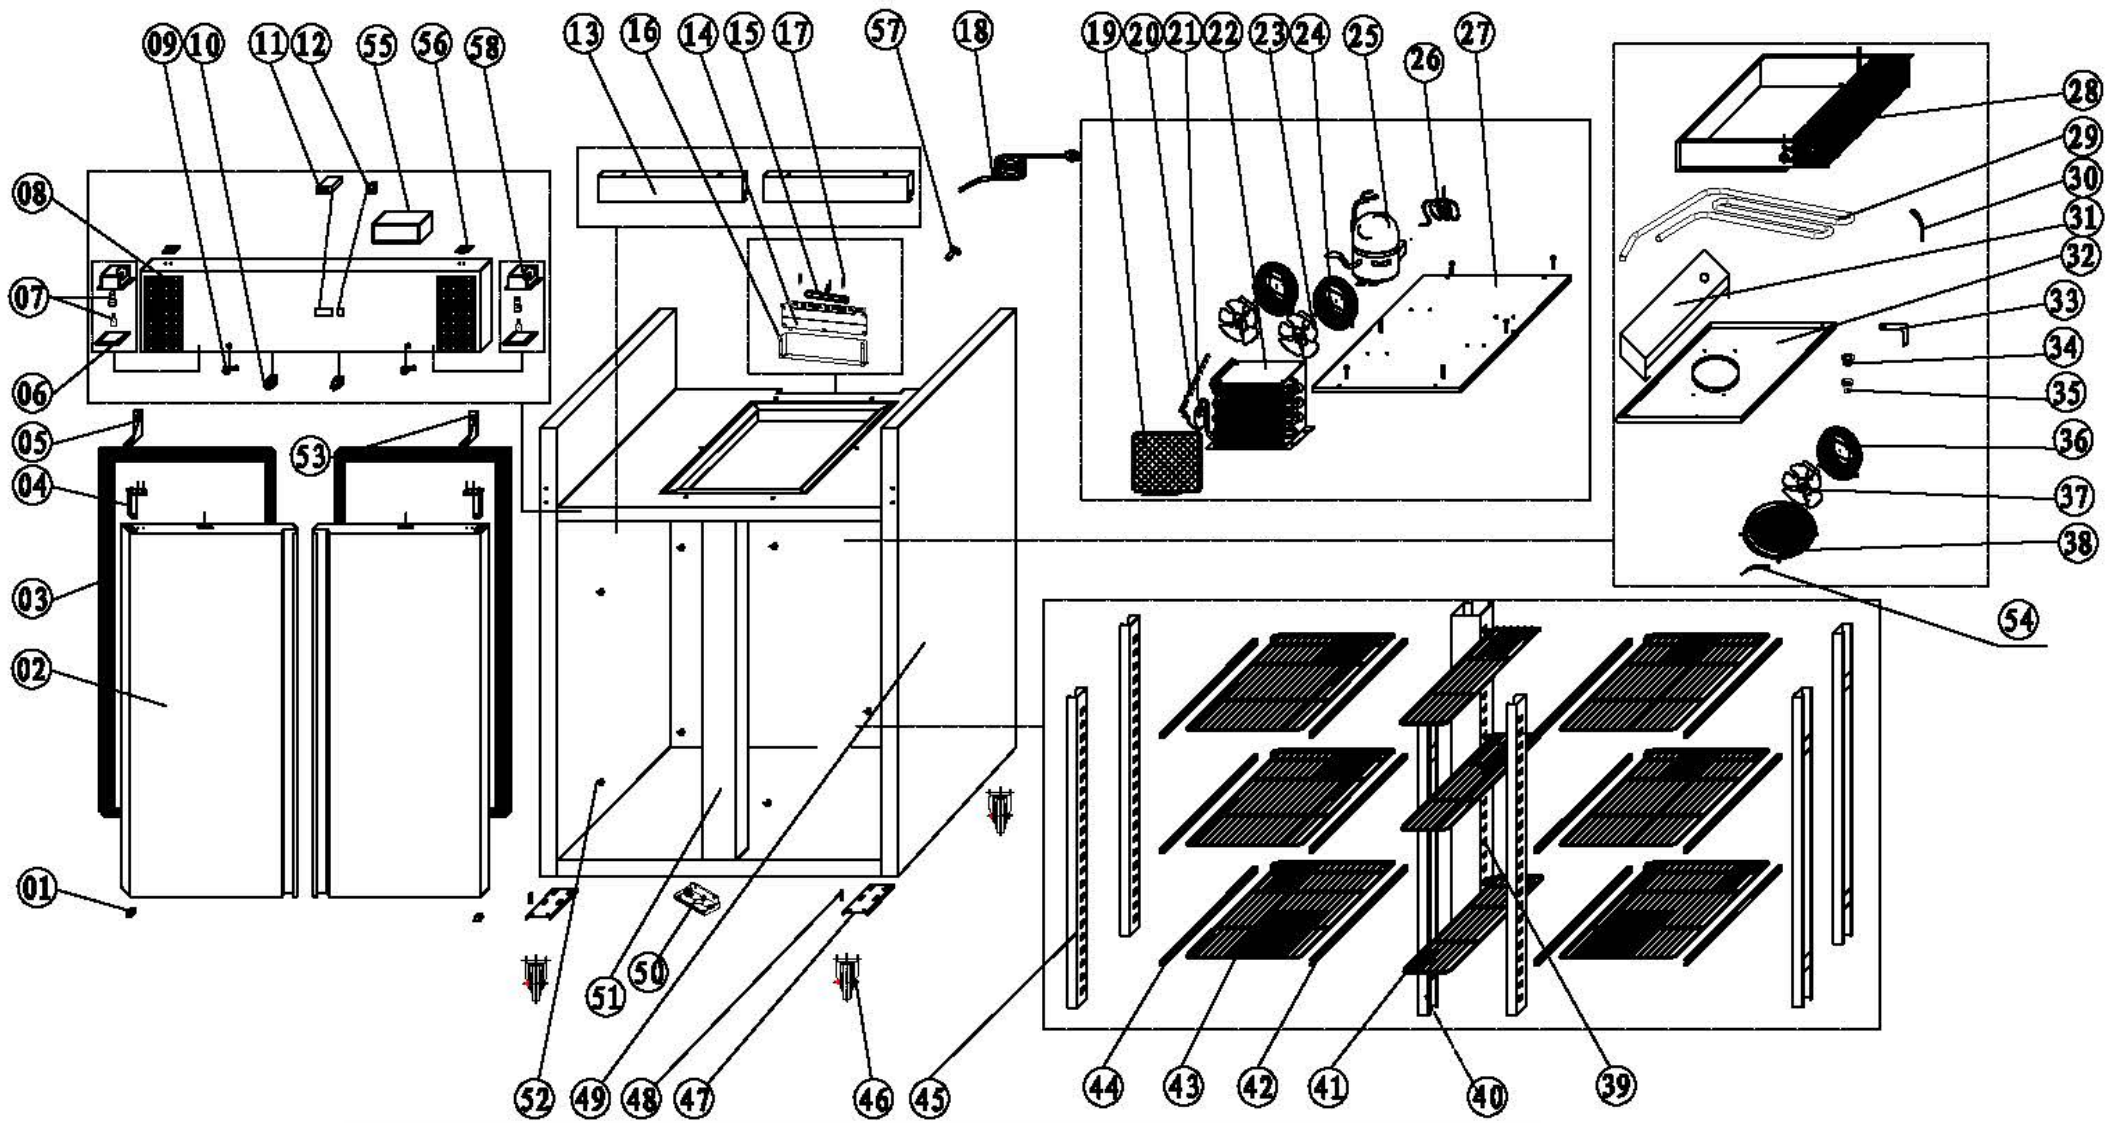

Machine	Explode	Code	Description
Polar Upright Heavy Duty Double Door Freezer 1300Ltr	1	AB287	Down Hinge Axis Jacket
Polar Upright Heavy Duty Double Door Freezer 1300Ltr	2	AB883	Door
Polar Upright Heavy Duty Double Door Freezer 1300Ltr	3	AB325	Door Seal
Polar Upright Heavy Duty Double Door Freezer 1300Ltr	4	AB346	Door Spring
Polar Upright Heavy Duty Double Door Freezer 1300Ltr	5	AB979	Up Hinge Left
Polar Upright Heavy Duty Double Door Freezer 1300Ltr	6	AA005	Lamp Cover/Lens
Polar Upright Heavy Duty Double Door Freezer 1300Ltr	7		Lamp - AA002
Polar Upright Heavy Duty Double Door Freezer 1300Ltr	7		Lamp Socket - AA002
Polar Upright Heavy Duty Double Door Freezer 1300Ltr	58		Lamp Housing Box
Polar Upright Heavy Duty Double Door Freezer 1300Ltr	8	AB921	Front Panel
Polar Upright Heavy Duty Double Door Freezer 1300Ltr	9	AD028	Lock & Key
Polar Upright Heavy Duty Double Door Freezer 1300Ltr	10	AB888	Door Switch
Polar Upright Heavy Duty Double Door Freezer 1300Ltr	11	AH332	Thermostat (Hot Gas - old version)
Polar Upright Heavy Duty Double Door Freezer 1300Ltr	11	AD728	Thermostat (From 5074050-UK)
Polar Upright Heavy Duty Double Door Freezer 1300Ltr	12	AB308	Main Switch
Polar Upright Heavy Duty Double Door Freezer 1300Ltr	13		Inside Panel
Polar Upright Heavy Duty Double Door Freezer 1300Ltr	14	AB911	Water Pan
Polar Upright Heavy Duty Double Door Freezer 1300Ltr	15		Discharge Pipe (Hot Gas - old version)
Polar Upright Heavy Duty Double Door Freezer 1300Ltr	15		Discharge Pipe (From 5074050-UK)
Polar Upright Heavy Duty Double Door Freezer 1300Ltr	16	AK183	Protector for Water Box
Polar Upright Heavy Duty Double Door Freezer 1300Ltr	17		Discharge Pipe Clip
Polar Upright Heavy Duty Double Door Freezer 1300Ltr	18	AG554	Plug
Polar Upright Heavy Duty Double Door Freezer 1300Ltr	19	AL984	Filter (R404a)
Polar Upright Heavy Duty Double Door Freezer 1300Ltr	19	AB913	Filter (R290)
Polar Upright Heavy Duty Double Door Freezer 1300Ltr	20	AB854	Capillary
Polar Upright Heavy Duty Double Door Freezer 1300Ltr	21	AF800	Filter Drier
Polar Upright Heavy Duty Double Door Freezer 1300Ltr	22		Condenser (R290)
Polar Upright Heavy Duty Double Door Freezer 1300Ltr	23	AK620	Condenser Fan & Blade
Polar Upright Heavy Duty Double Door Freezer 1300Ltr	24		Basket Guard Grill
Polar Upright Heavy Duty Double Door Freezer 1300Ltr	25	AH013	Compressor (R290)
Polar Upright Heavy Duty Double Door Freezer 1300Ltr	26		Suction Pipe (Hot Gas - old version)
Polar Upright Heavy Duty Double Door Freezer 1300Ltr	26		Suction Pipe (From 5074050-UK)
Polar Upright Heavy Duty Double Door Freezer 1300Ltr	27		Unit Board
Polar Upright Heavy Duty Double Door Freezer 1300Ltr	28		Evaporator (Hot Gas - old version)
Polar Upright Heavy Duty Double Door Freezer 1300Ltr	28	AB904	Evaporator (From 5074050-UK)
Polar Upright Heavy Duty Double Door Freezer 1300Ltr	29	AB875	Defrost Heating Element (From 5074050-UK)
Polar Upright Heavy Duty Double Door Freezer 1300Ltr	30	AJ768	Protector for Heating Element (From 5074050-UK)
Polar Upright Heavy Duty Double Door Freezer 1300Ltr	31		Bottom Water Box (Hot Gas - old version)
Polar Upright Heavy Duty Double Door Freezer 1300Ltr	31		Bottom Water Box (From 5074050-UK)
Polar Upright Heavy Duty Double Door Freezer 1300Ltr	32	AB983	Fan Support/Evaporator Water Pan
Polar Upright Heavy Duty Double Door Freezer 1300Ltr	33	AK182	Water Pipe (From 5074050-UK)
Polar Upright Heavy Duty Double Door Freezer 1300Ltr	34	AK539	Inside Threaded Water Pipe
Polar Upright Heavy Duty Double Door Freezer 1300Ltr	35	AL159	Out Side Threaded Water Pipe