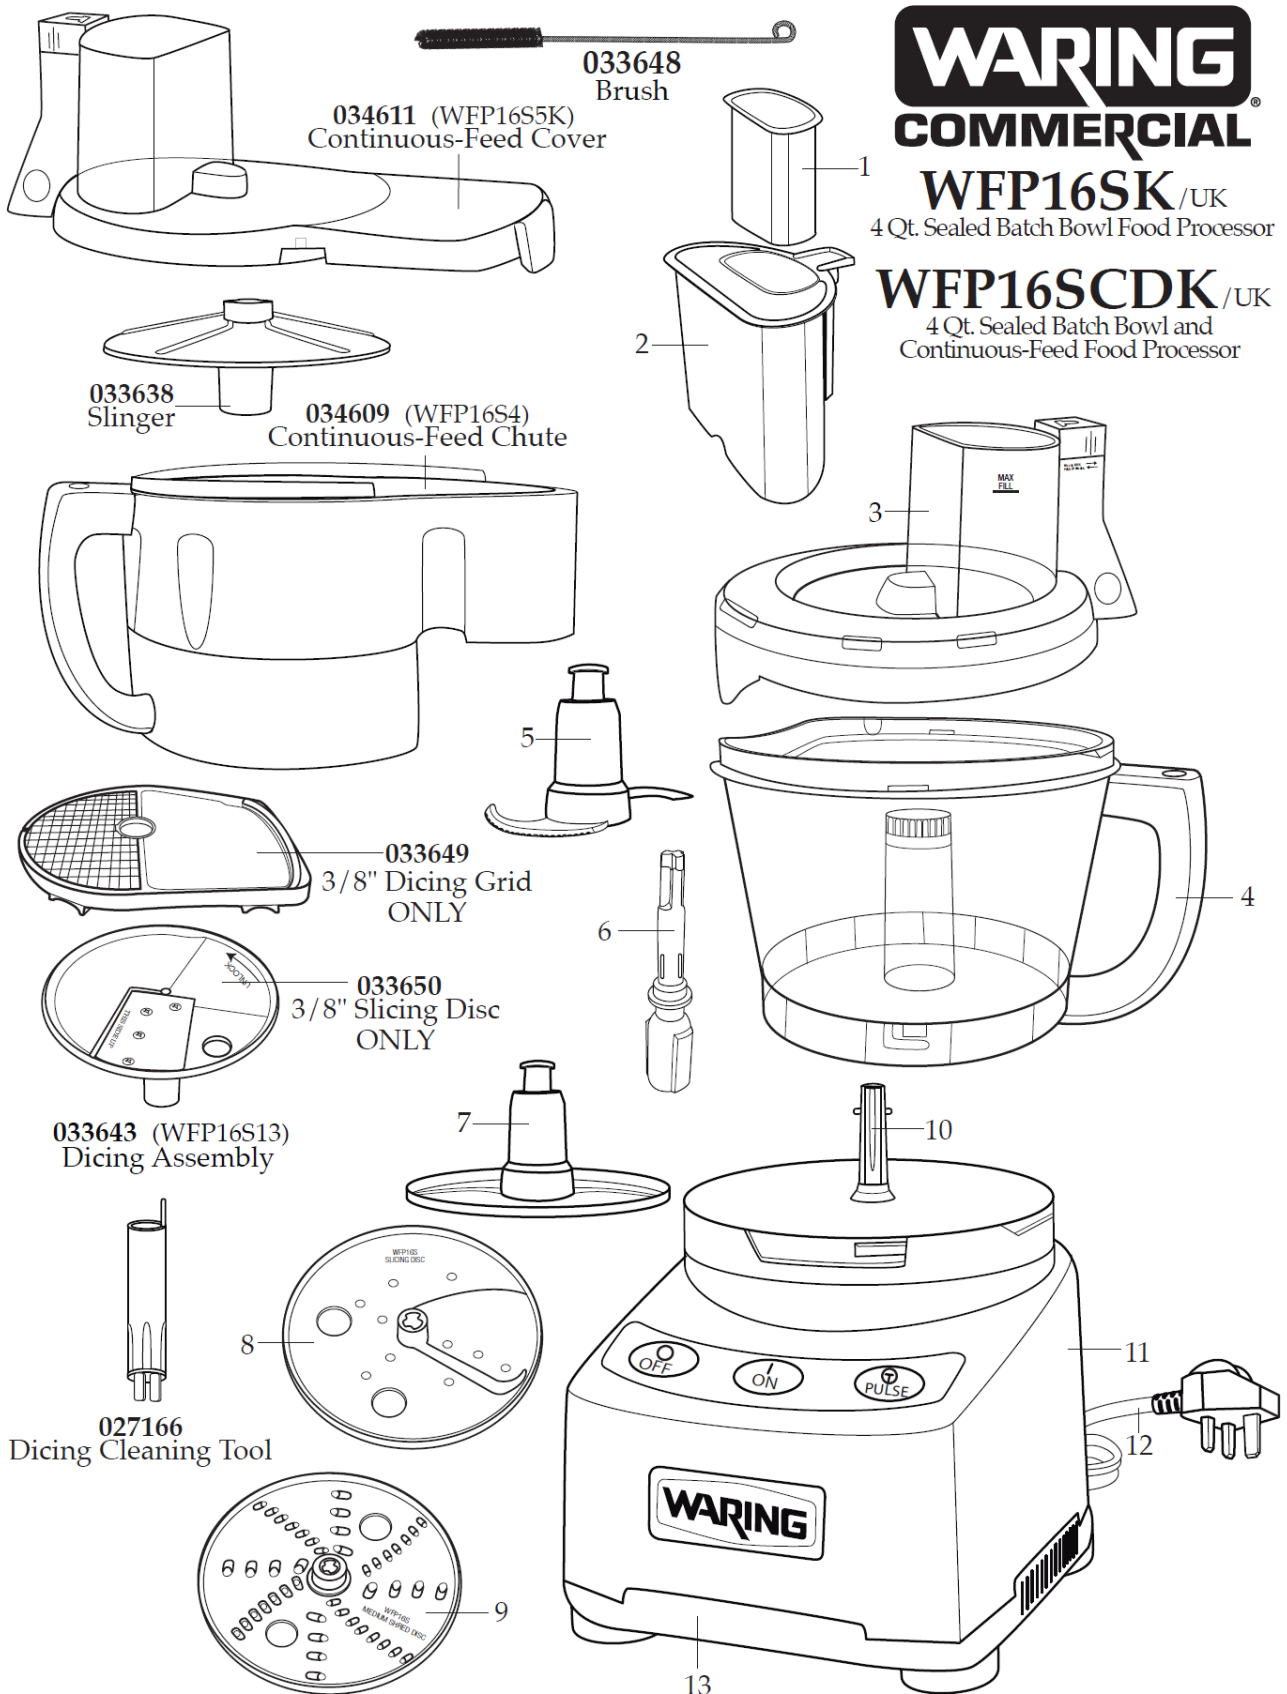

WARING
COMMERCIAL

WFP16SK/UK
4 Qt. Sealed Batch Bowl Food Processor

WFP16SCDK/UK
4 Qt. Sealed Batch Bowl and
Continuous-Feed Food Processor

WARING COMMERCIAL® WFP16SK WFP16SCDK

Machine	Explode	Code	Description
Waring Food Processor - 3.8Ltr	1	AF340	Small Pusher (Wfp16s7)
Waring Food Processor - 3.8Ltr	2	AF341	Large Pusher (Wfp16s6k)
Waring Food Processor - 3.8Ltr	3	AF342	Batch Bowl Cover (Wfp16s3k)
Waring Food Processor - 3.8Ltr	4	AF343	Batch Bowl (Wfp16s2)
Waring Food Processor - 3.8Ltr	5	AF344	S Blade (Wfp16s1)
Waring Food Processor - 3.8Ltr	6	AF345	Disc Stem (Wfp16s9)
Waring Food Processor - 3.8Ltr	7	AF346	Sealed Whipping Disc (Wfp16s11)
Waring Food Processor - 3.8Ltr	8	AF347	Adjustable Slicing Disc (Wfp16s10)
Waring Food Processor - 3.8Ltr	9	AF348	Reversible Shredding Disc (Wfp16s12)
Waring Food Processor - 3.8Ltr	10	AF349	Motor Sheath W/ Shaft Cover
Waring Food Processor - 3.8Ltr	11		Top Housing Assembly
Waring Food Processor - 3.8Ltr	12		Cord
Waring Food Processor - 3.8Ltr	13		Bottom Housing With Rubber Mounts
Waring Food Processor - 3.8Ltr	14		Hole Plugs (4 Required)
Waring Food Processor - 3.8Ltr	15		Stems (4 Required)
Waring Food Processor - 3.8Ltr	16		Spring Washer (4 Required)
Waring Food Processor - 3.8Ltr	17		Washer (4 Required)
Waring Food Processor - 3.8Ltr	18		Washer (4 Required)
Waring Food Processor - 3.8Ltr	19		Screw (2 Required)
Waring Food Processor - 3.8Ltr	20		Cord Clamp
Waring Food Processor - 3.8Ltr	21		Ground Lead Bolt
Waring Food Processor - 3.8Ltr	22		Main Switch Assembly
Waring Food Processor - 3.8Ltr	23		Screw (3 Required)
Waring Food Processor - 3.8Ltr	24		Pc Board Assembly
Waring Food Processor - 3.8Ltr	25		Screw (4 Required)
Waring Food Processor - 3.8Ltr	26		Motor With Fan
Waring Food Processor - 3.8Ltr	27		330 V Motor Start Capacitor
Waring Food Processor - 3.8Ltr	28		Switch (For Batch Bowl)
Waring Food Processor - 3.8Ltr	29		Relay
Waring Food Processor - 3.8Ltr	30		Screw (2 Required)
Waring Food Processor - 3.8Ltr	31		Switch With Holder (For Continuous Feed
Waring Food Processor - 3.8Ltr	32		Wire Ties (7 Required)
Waring Food Processor - 3.8Ltr	33		Small Crimp Connector (7 Required)
Waring Food Processor - 3.8Ltr			Large Crimp Connector (1 Required)
Waring Food Processor - 3.8Ltr	34		3.5" Rubber Sleeve
Waring Food Processor - 3.8Ltr	35		3.5" Rubber Sleeve
Waring Food Processor - 3.8Ltr	36		5.5" Rubber Sleeve (4 Required)
Waring Food Processor - 3.8Ltr	37		3.25" Rubber Sleeve
Waring Food Processor - 3.8Ltr	38		4.75" Rubber Sleeve
Waring Food Processor - 3.8Ltr	39		100 V Motor Start Capacitor
Waring Food Processor - 3.8Ltr	40		Capacitor Holder
Waring Food Processor - 3.8Ltr	41		Screw
Waring Food Processor - 3.8Ltr	42		Resistor
Waring Food Processor - 3.8Ltr	43		Lower Housing Cover
Waring Food Processor - 3.8Ltr	44		Screw (2 Required)