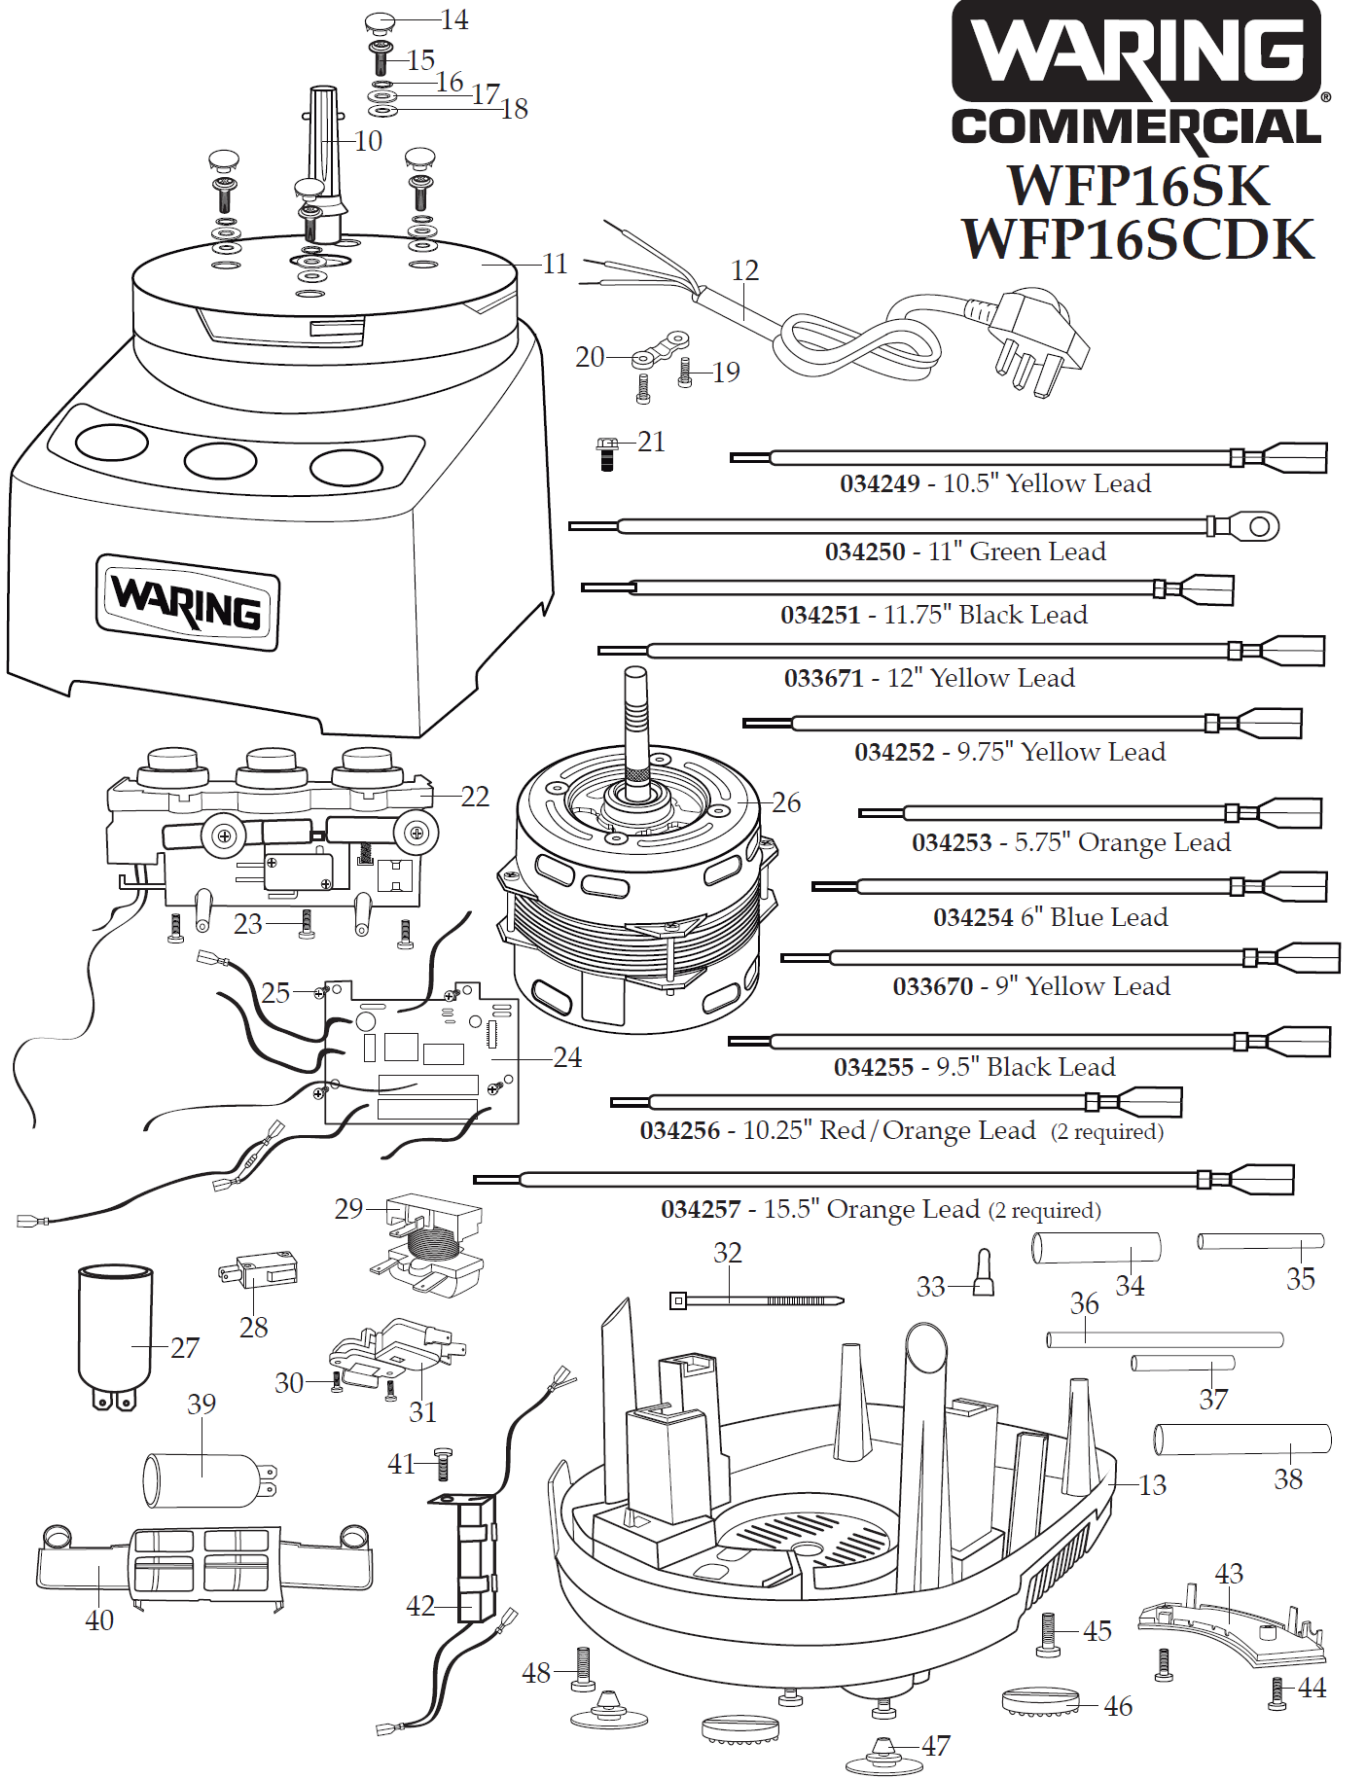

WARING
COMMERCIAL

WFP16SK/UK
4 Qt. Sealed Batch Bowl Food Processor

WFP16SCDK/UK
4 Qt. Sealed Batch Bowl and
Continuous-Feed Food Processor

WARING COMMERCIAL® WFP16SK WFP16SCDK

Machine	Explode	Code	Description
Waring Food Processor - 3.8Ltr	1	AF340	Small Pusher (Wfp16s7)
Waring Food Processor - 3.8Ltr	2	AF341	Large Pusher (Wfp16s6k)
Waring Food Processor - 3.8Ltr	3	AF342	Batch Bowl Cover (Wfp16s3k)
Waring Food Processor - 3.8Ltr	4	AF343	Batch Bowl (Wfp16s2)
Waring Food Processor - 3.8Ltr	5	AF344	S Blade (Wfp16s1)
Waring Food Processor - 3.8Ltr	6	AF345	Disc Stem (Wfp16s9)
Waring Food Processor - 3.8Ltr	7	AF346	Sealed Whipping Disc (Wfp16s11)
Waring Food Processor - 3.8Ltr	8	AF347	Adjustable Slicing Disc (Wfp16s10)
Waring Food Processor - 3.8Ltr	9	AF348	Reversible Shredding Disc (Wfp16s12)
Waring Food Processor - 3.8Ltr	10	AF349	Motor Sheath W/ Shaft Cover
Waring Food Processor - 3.8Ltr	11		Top Housing Assembly
Waring Food Processor - 3.8Ltr	12		Cord
Waring Food Processor - 3.8Ltr	13		Bottom Housing With Rubber Mounts
Waring Food Processor - 3.8Ltr	14		Hole Plugs (4 Required)
Waring Food Processor - 3.8Ltr	15		Stems (4 Required)
Waring Food Processor - 3.8Ltr	16		Spring Washer (4 Required)
Waring Food Processor - 3.8Ltr	17		Washer (4 Required)
Waring Food Processor - 3.8Ltr	18		Washer (4 Required)
Waring Food Processor - 3.8Ltr	19		Screw (2 Required)
Waring Food Processor - 3.8Ltr	20		Cord Clamp
Waring Food Processor - 3.8Ltr	21		Ground Lead Bolt
Waring Food Processor - 3.8Ltr	22		Main Switch Assembly
Waring Food Processor - 3.8Ltr	23		Screw (3 Required)
Waring Food Processor - 3.8Ltr	24		Pc Board Assembly
Waring Food Processor - 3.8Ltr	25		Screw (4 Required)
Waring Food Processor - 3.8Ltr	26		Motor With Fan
Waring Food Processor - 3.8Ltr	27		330 V Motor Start Capacitor
Waring Food Processor - 3.8Ltr	28		Switch (For Batch Bowl)
Waring Food Processor - 3.8Ltr	29		Relay
Waring Food Processor - 3.8Ltr	30		Screw (2 Required)
Waring Food Processor - 3.8Ltr	31		Switch With Holder (For Continuous Feed
Waring Food Processor - 3.8Ltr	32		Wire Ties (7 Required)
Waring Food Processor - 3.8Ltr	33		Small Crimp Connector (7 Required)
Waring Food Processor - 3.8Ltr			Large Crimp Connector (1 Required)
Waring Food Processor - 3.8Ltr	34		3.5" Rubber Sleeve
Waring Food Processor - 3.8Ltr	35		3.5" Rubber Sleeve
Waring Food Processor - 3.8Ltr	36		5.5" Rubber Sleeve (4 Required)
Waring Food Processor - 3.8Ltr	37		3.25" Rubber Sleeve
Waring Food Processor - 3.8Ltr	38		4.75" Rubber Sleeve
Waring Food Processor - 3.8Ltr	39		100 V Motor Start Capacitor
Waring Food Processor - 3.8Ltr	40		Capacitor Holder
Waring Food Processor - 3.8Ltr	41		Screw
Waring Food Processor - 3.8Ltr	42		Resistor
Waring Food Processor - 3.8Ltr	43		Lower Housing Cover
Waring Food Processor - 3.8Ltr	44		Screw (2 Required)